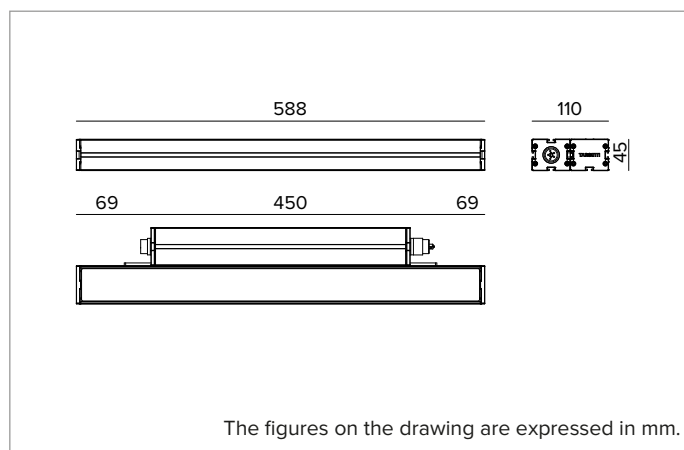

E0542FFL822ELBC | JEDI NOVA 55 Projector Side Box

Adjustable linear LED projector

	2200K	H(m)	D(m)	Emax(lx)
	Ra80		31°	
	Fixture Power	35W	1	0.56
	Source Flux	3946lm	2	1.12
	Fixture Flux	2968lm	3	1.67
	Efficacy	85lm/W	4	2.23
TS2103	Imax=2043cd/klm	Imax	8062cd	5
			2.79	322

Colour and finish: Burnished copper

Dimensions: L=588mm

Weight: 3.2Kg

Version: STANDARD

Degree of protection: IP66,IP67,IP68,IP69

Mechanical Resistance: IK07

ELECTRICAL CHARACTERISTICS

Integrated driver available in the ON-OFF version (positioned laterally to the optical body). Supplied with through-wiring with longitudinal sealing IN/OUT panel connectors (the sealing limits the risk of humidity raising towards the driver/optical body). Luminaire compliant with EN 60598-2-22 for power supply from a centralised emergency system CPSS (Central Power Supply System), not incorporated in the luminaire - high risk areas excluded. The default power and flux are 100% in AC and 100% in DC.

Cable diameter range from 7 to 12mm.

Code
A118

A118

Male/female IP66/IP68 connector kit.

5 poles (STANDARD 3G2,5mm² MAX, DALI 5G1,5mm² MAX).

Cable diameter range from 7 to 12mm.

Due to the technological evolution of the electronic components, the data provided may be updated, and as such, confirmation must be requested during the order process.